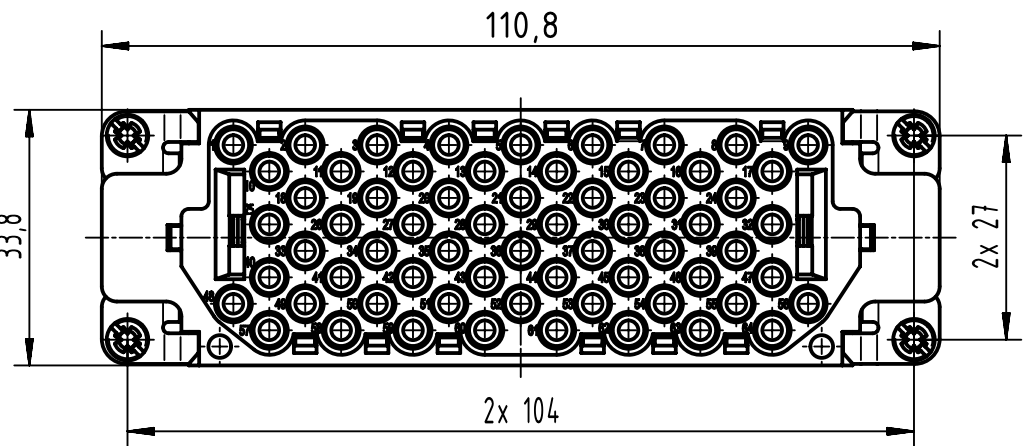

1 2 3 4 5 6

A

B

C

D

panel cut out
(1:2)

	All Dimensions in mm Original Size DIN A4		Scale 1:1	Free size tol.		Ref.	
			Created by HOLLERT	Inspected by SCHNIEDER	Standardisation SAP_WFRT	Date 2022-07-08	State Final Release
All rights reserved Department EL PD		Title Han 64EEE HMC-F-Crimp				Doc-Key / ECM-Nr. 100535689/UGD/001/D 500000220556	
HARTING D-32339 Espelkamp		Type TB	Number 09 32 264 3101			Rev. D	Page 1/1