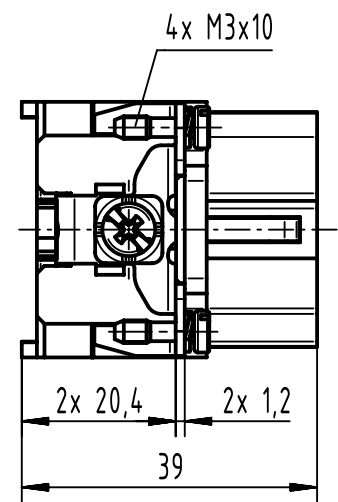

1 2 3 4 5 6

A

B

C

D

panel cut out
(1:2)

	All Dimensions in mm Original Size DIN A4		Scale 1:1	Free size tol.		Ref.	
			Created by HOLLERT	Inspected by SCHNIEDER	Standardisation SAP_WFRT	Date 2022-07-08	State Final Release
All rights reserved Department EL PD		Title Han 64EEE HMC-F-Crimp				Doc-Key / ECM-Nr. 100535689/UGD/001/D 500000220556	
HARTING D-32339 Espelkamp		Type TB	Number 09 32 264 3101			Rev. D	Page 1/1