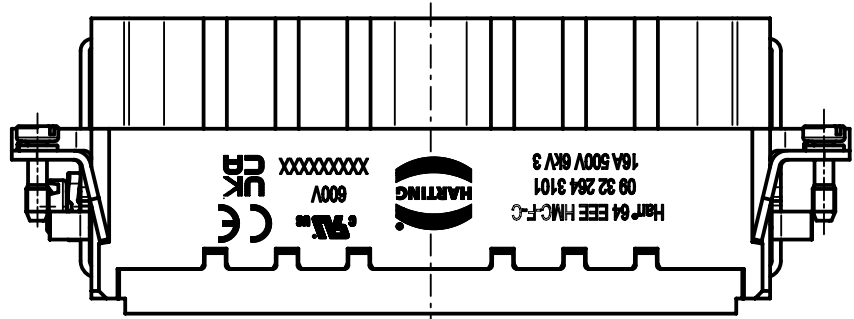

1 2 3 4 5 6

A

B

C

D

panel cut out
(1:2)

	All Dimensions in mm Original Size DIN A4		Scale 1:1	Free size tol.		Ref.	
			Created by HOLLERT	Inspected by SCHNIEDER	Standardisation SAP_WFRT	Date 2022-07-08	State Final Release
All rights reserved Department EL PD		Title Han 64EEE HMC-F-Crimp				Doc-Key / ECM-Nr. 100535689/UGD/001/D 500000220556	
HARTING D-32339 Espelkamp		Type TB	Number 09 32 264 3101			Rev. D	Page 1/1