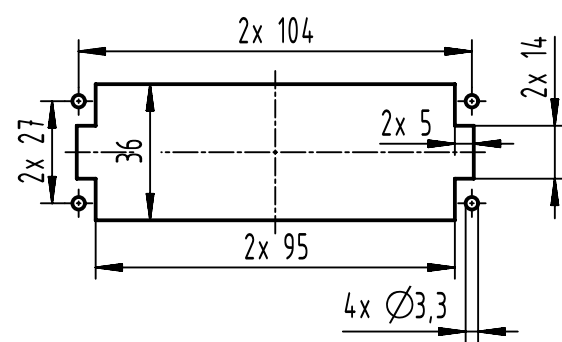

1 2 3 4 5 6

A

B

C

D

panel cut out
(1:2)

	All Dimensions in mm Original Size DIN A4		Scale 1:1	Free size tol.		Ref.	
			Created by HOLLERT	Inspected by SCHNIEDER	Standardisation SAP_WFRT	Date 2022-07-08	State Final Release
All rights reserved Department EL PD		Title Han 64EEE HMC-F-Crimp				Doc-Key / ECM-Nr. 100535689/UGD/001/D 500000220556	
HARTING D-32339 Espelkamp		Type TB	Number 09 32 264 3101			Rev. D	Page 1/1